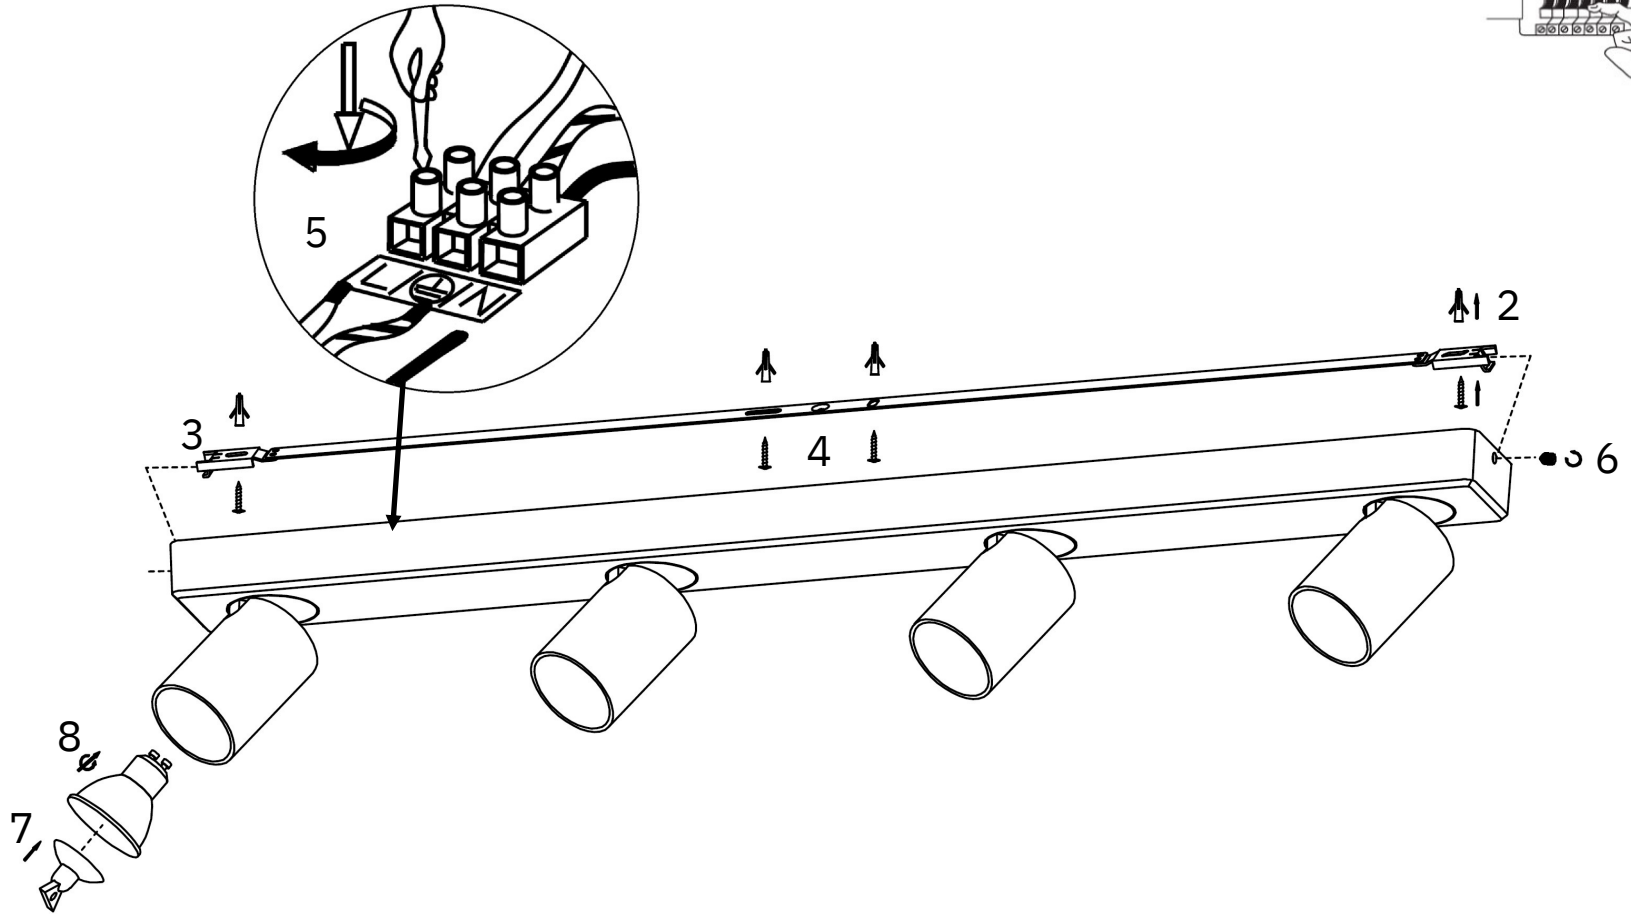

1

9

MAINS SUPPLY

LIVE - Possible colours : Red or Brown

⊕ EARTH - Un sleeved copper or (Green / Yellow)

NEUTRAL - Possible colours : Black or Blue

LIGHT FITTING

LIVE