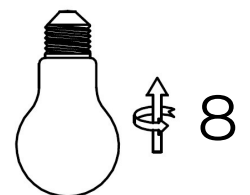

9411

9412

9413

**MAINS SUPPLY**

**LIGHT FITTING**

LIVE - Possible colours : Red or Brown

LIVE

⊕ EARTH - Un sleeved copper or (Green / Yellow)