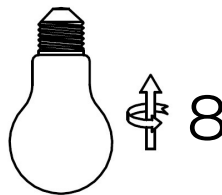

9411

9412

9413

**MAINS SUPPLY**

**LIGHT FITTING**

LIVE - Possible colours : Red or Brown

LIVE

⊕ EARTH - Un sleeved copper or (Green / Yellow)