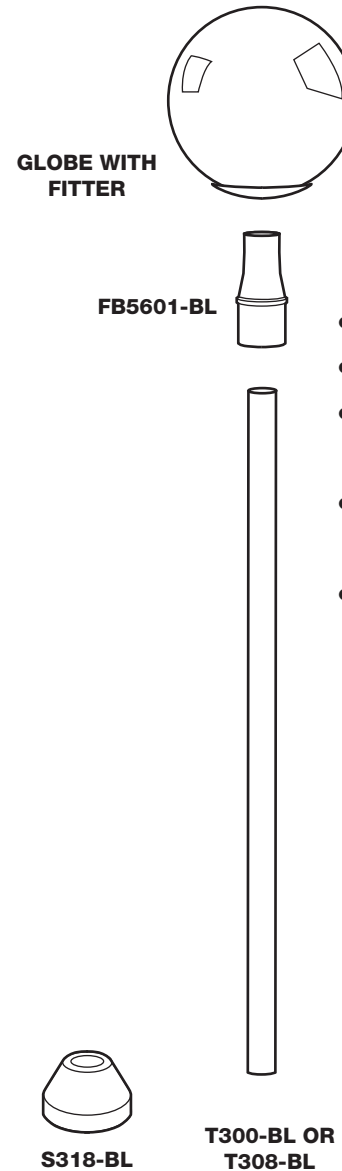

FB5601 Post Reducer Installation Instructions

Whether installing over a 76mm pole or inside a 90mm pole use a self tapping screw through the side to secure safely.

- Globes or lanterns with 60mm Fitter.
- FB5601 fits **inside** the 90mmØ pole.
- Side arms FB3003.
- 90mm Ø pole Grade 250 90mm x 2.6mm wall from Steel & Tube Ltd.

- Globe or Lantern with 60mm Fitter.
- FB5601 fits **over** the 76mmØ pole.
- T300 or T308 Black painted Aluminium 76mmØ pole.
- S620 Decorative Base, slide over 76mmØ buried pole.
- S318 Surface mount Base with cover.