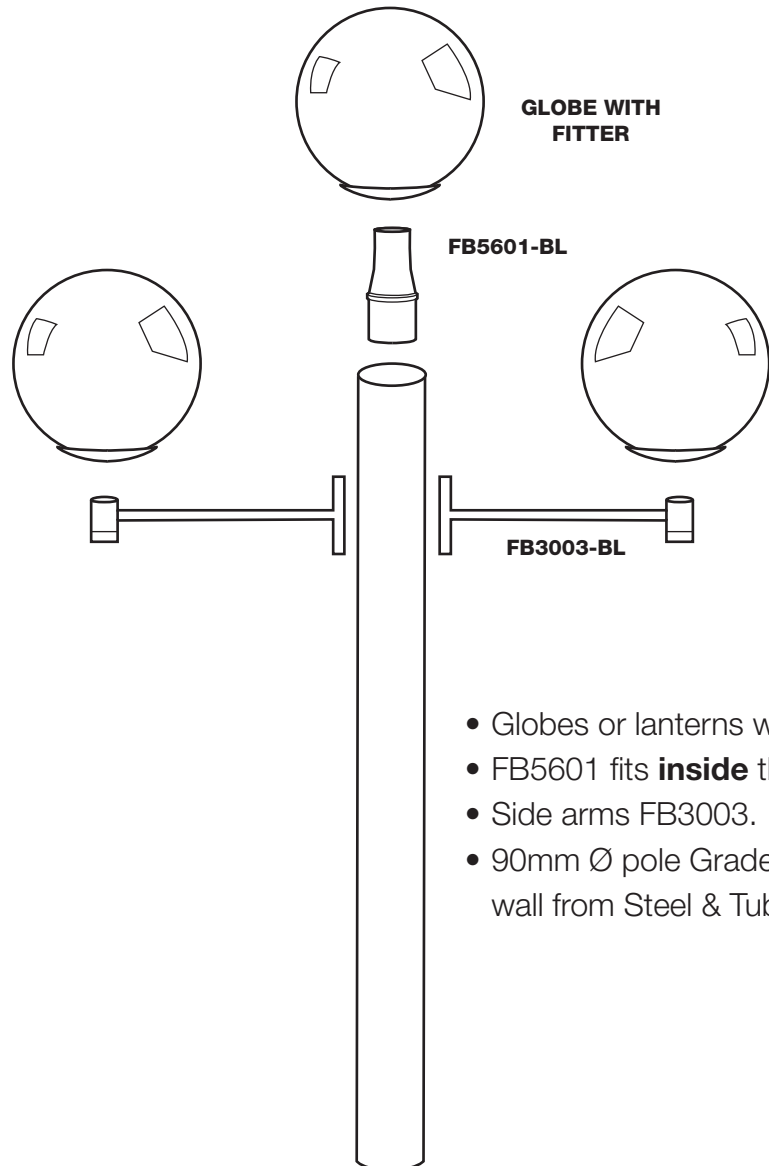

FB5601 Post Reducer Installation Instructions

Whether installing over a 76mm pole or inside a 90mm pole use a self tapping screw through the side to secure safely.

- Globes or lanterns with 60mm Fitter.
- FB5601 fits **inside** the 90mmØ pole.
- Side arms FB3003.
- 90mm Ø pole Grade 250 90mm x 2.6mm wall from Steel & Tube Ltd.

- Globe or Lantern with 60mm Fitter.
- FB5601 fits **over** the 76mmØ pole.
- T300 or T308 Black painted Aluminium 76mmØ pole.
- S620 Decorative Base, slide over 76mmØ buried pole.
- S318 Surface mount Base with cover.