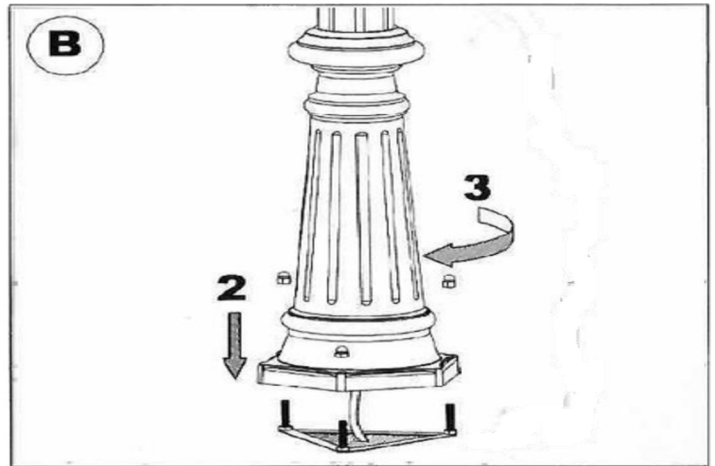

# Decorative Post with Base

Installation Instructions

**superlux**  
we engineer light

**DURALITE**  
Hi-Tech Lighting Features

Assemble & Cast Mounting bracket  
into concrete.

Fix post onto mounting bracket with nuts.