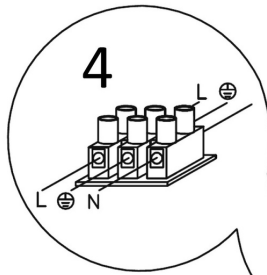

1

10

4

2

3

5

7

11

6

7

8

9

MAINS SUPPLY

LIGHT FITTING

LIVE - Possible colours : Red or Brown ——— LIVE
⊕ EARTH - Un sleeved copper or (Green / Yellow) ——— EARTH ⊕
NEUTRAL - Possible colours : Black or Blue ——— NEUTRAL