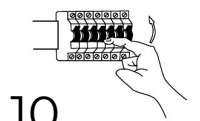

1

10

4

2

3

5

7

11

6

7

8

9

**MAINS SUPPLY**

**LIGHT FITTING**

LIVE - Possible colours : Red or Brown ——— LIVE  
 ⊕ EARTH - Un sleeved copper or (Green / Yellow) ——— EARTH ⊕  
 NEUTRAL - Possible colours : Black or Blue ——— NEUTRAL