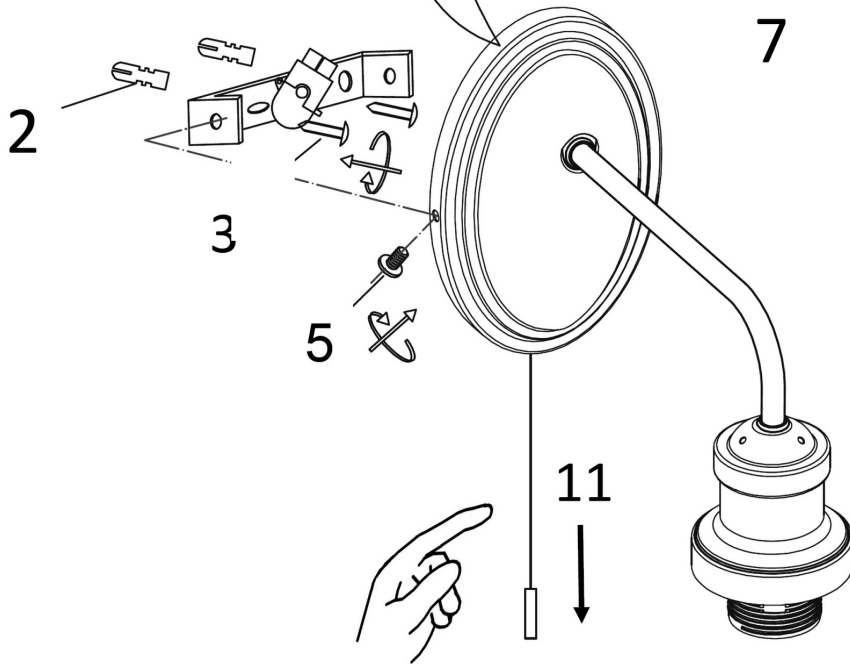

1

10

4

2

3

5

7

11

6

7

8

9

MAINS SUPPLY

LIGHT FITTING

LIVE - Possible colours : Red or Brown ——— LIVE
⊕ EARTH - Un sleeved copper or (Green / Yellow) ——— EARTH ⊕
NEUTRAL - Possible colours : Black or Blue ——— NEUTRAL