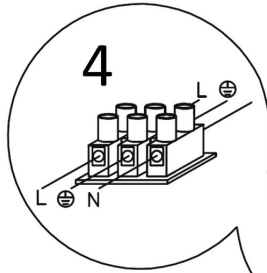

1

10

4

2

3

5

7

11

6

7

8

9

MAINS SUPPLY

LIGHT FITTING

LIVE - Possible colours : Red or Brown ———— LIVE
⊕ EARTH - Un sleeved copper or (Green / Yellow) ———— EARTH ⊕
NEUTRAL - Possible colours : Black or Blue ———— NEUTRAL