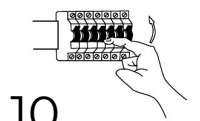

1

10

4

2

3

5

7

11

6

7

8

9

MAINS SUPPLY

LIGHT FITTING

LIVE - Possible colours : Red or Brown ———— LIVE
 ⊕ EARTH - Un sleeved copper or (Green / Yellow) ———— EARTH ⊕
 NEUTRAL - Possible colours : Black or Blue ———— NEUTRAL