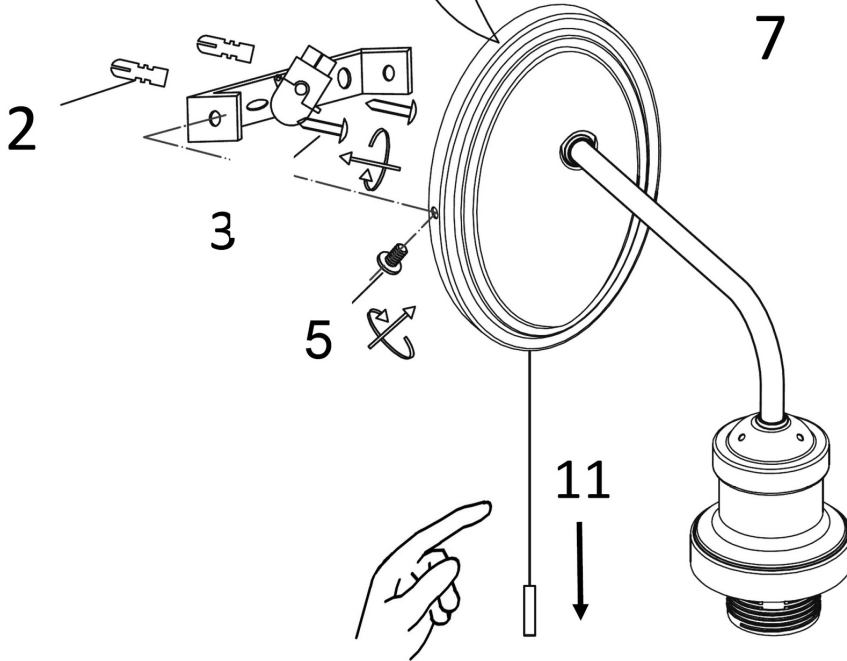

1

10

4

2

3

5

7

11

6

7

8

9

MAINS SUPPLY

LIGHT FITTING

LIVE - Possible colours : Red or Brown ———— LIVE
⊕ EARTH - Un sleeved copper or (Green / Yellow) ———— EARTH ⊕
NEUTRAL - Possible colours : Black or Blue ———— NEUTRAL