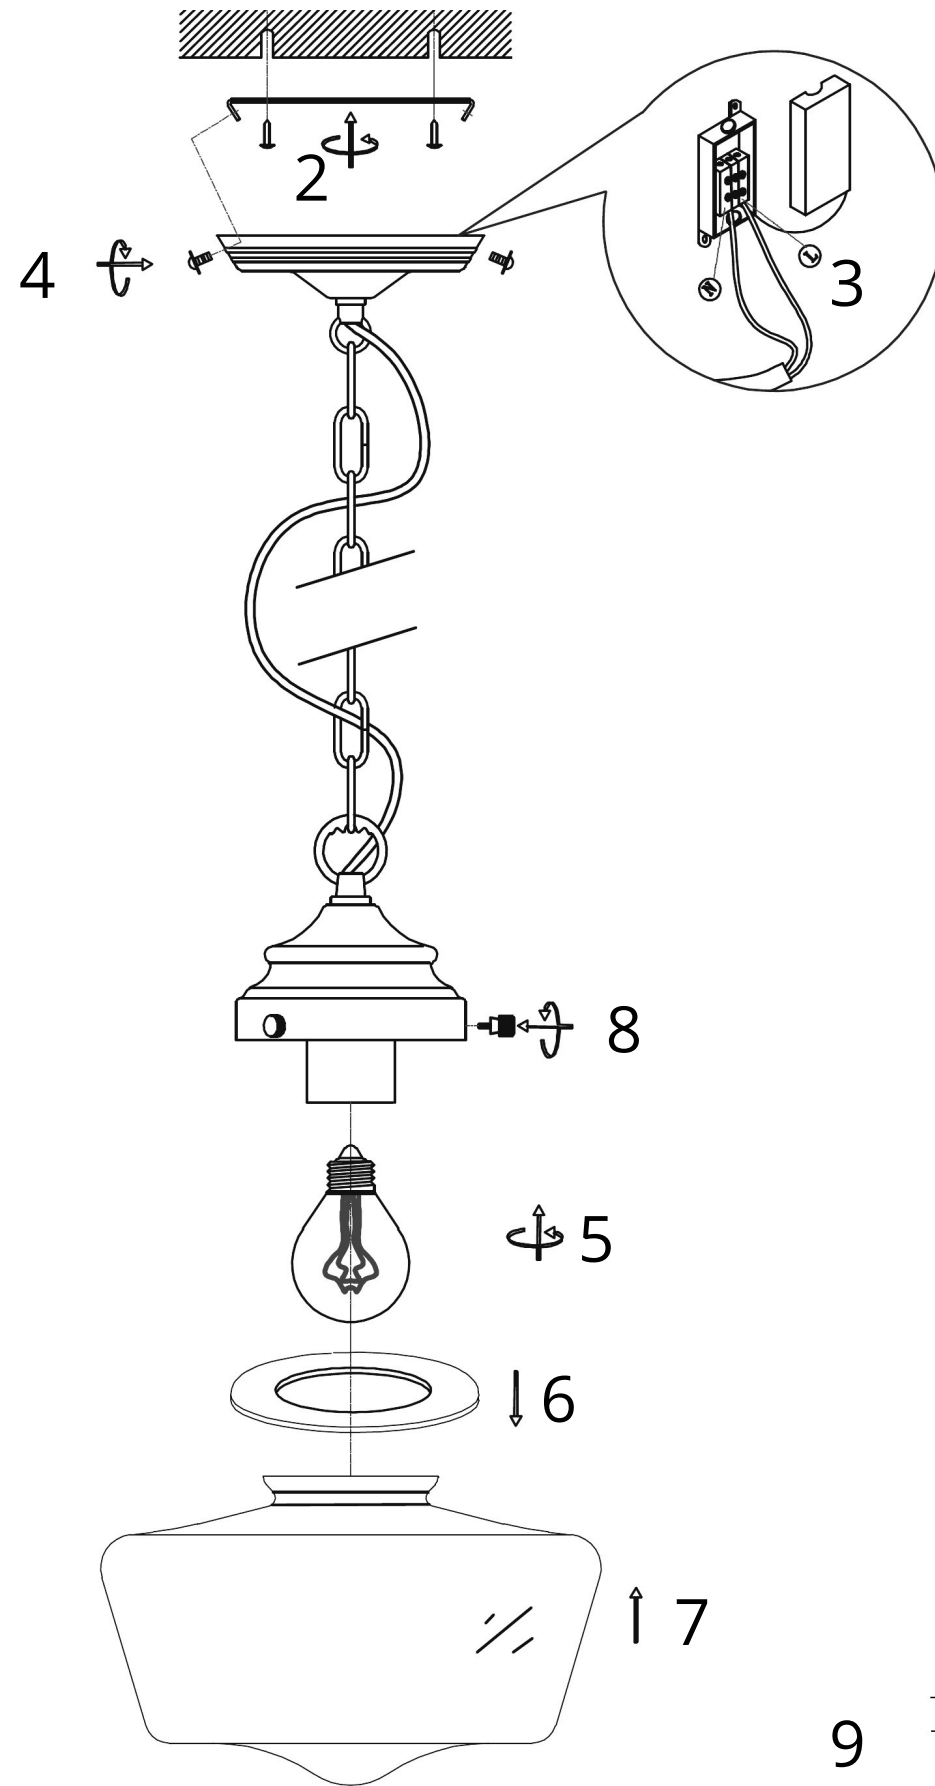

1

MAINS SUPPLY

LIGHT FITTING

LIVE - Possible colours : Red or Brown  LIVE
 NEUTRAL - Possible colours : Black or Blue  NEUTRAL