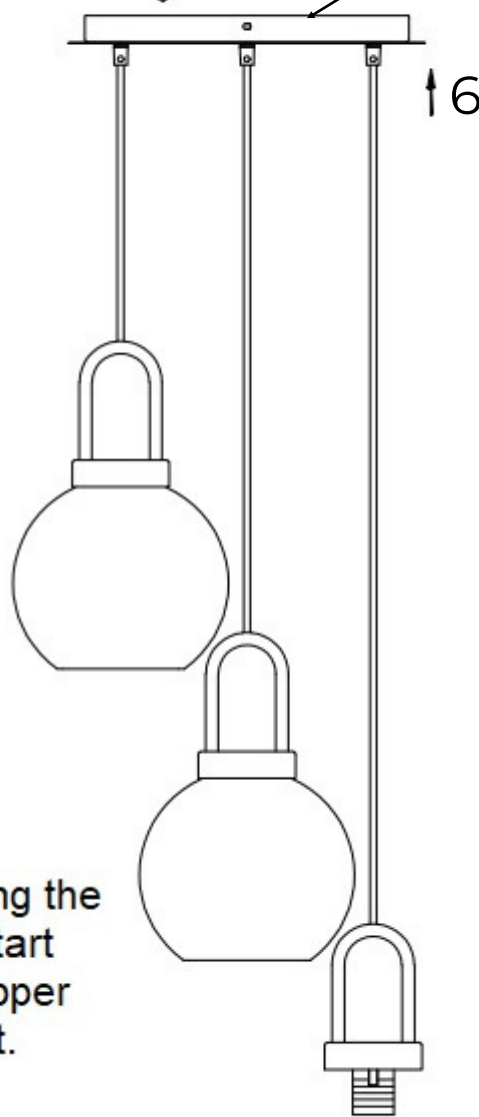

MAINS SUPPLY
 LIVE - Possible colours : Red or Brown
 EARTH - Un sleeved copper or (Green / Yellow)
 NEUTRAL - Possible colours : Black or Blue

LIGHT FITTING
 LIVE
 EARTH
 NEUTRAL

When fitting the shades, start with the upper shade first.