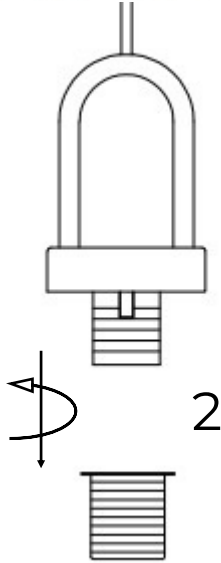

MAINS SUPPLY
 LIVE - Possible colours : Red or Brown
 EARTH - Un sleeved copper or (Green / Yellow)
 NEUTRAL - Possible colours : Black or Blue

LIGHT FITTING
 LIVE
 EARTH
 NEUTRAL

When fitting the shades, start with the upper shade first.